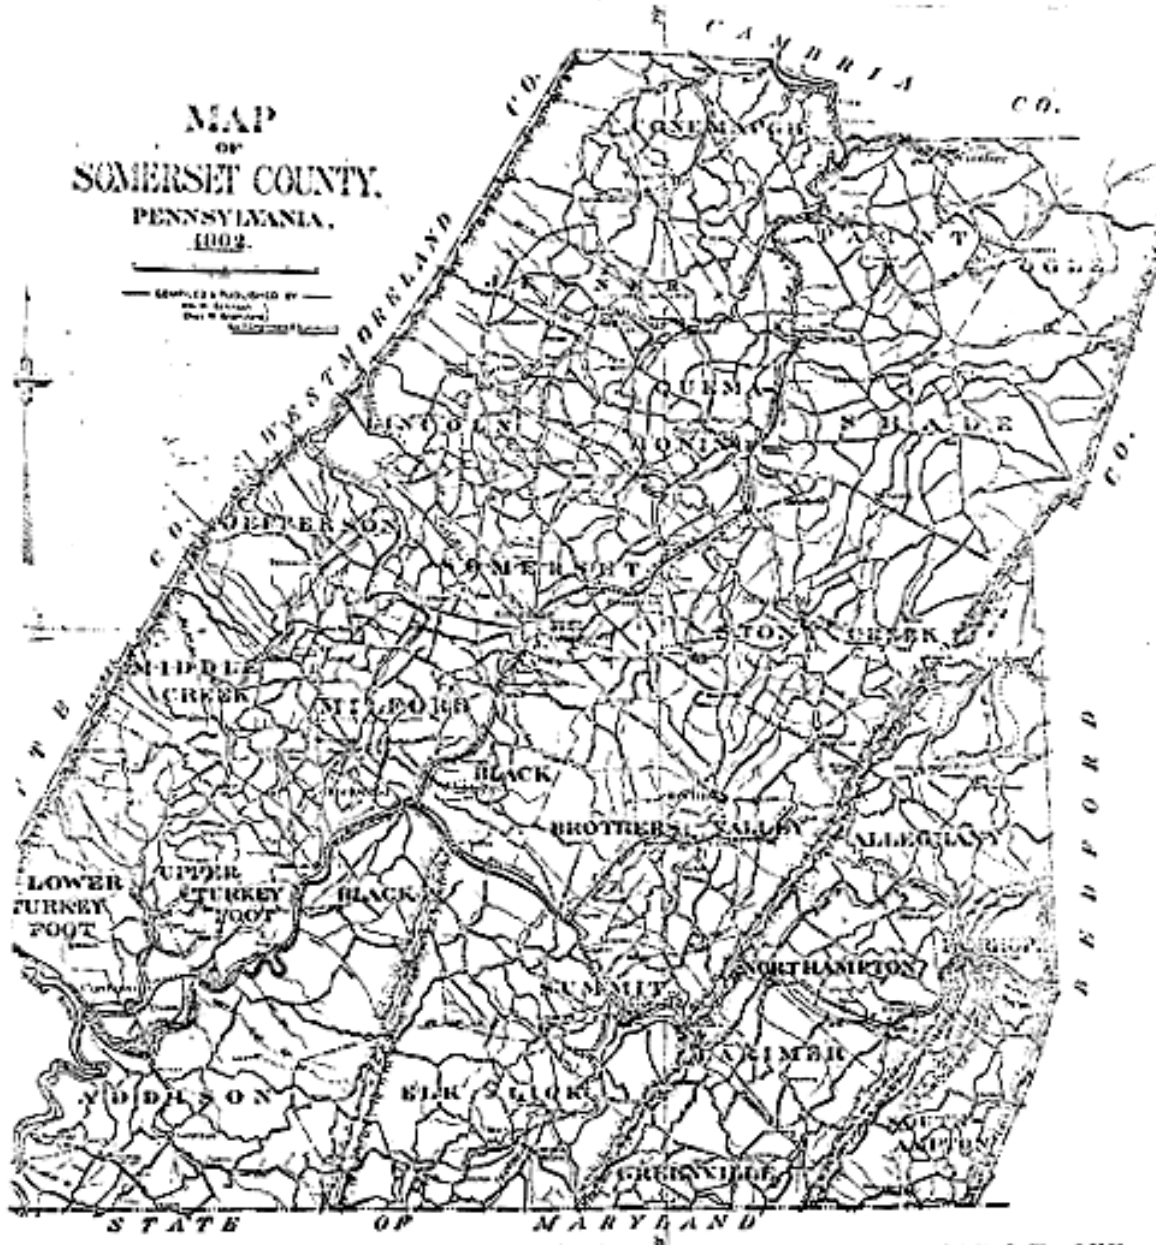

Arranged alphabetically by surnames in each cemetery. Children under 16 years of age were omitted, due to space.

1977

MAP of SOMERSET COUNTY - 1802

TOWNSHIPS

SOMERSET COUNTY, PENNS.

Twps.	No. of Pages	Pages
1. ADDISON	38	1 - 38
2. ALLEGHENY	27	39 - 65
3. BLACK	15	66 - 81
4. BROTHERS VALLEY	80	82 - 161
5. CONAMAUGH	39	162 - 200
6. ELK LICK	48	201 - 248
7. FAIRHOPE	4	249 - 252
8. GREENVILLE	14	253 - 265
9. JEFFERSON	12	267 - 278
10. JENNERS	37	279 - 315
11. LARIMER	10	316 - 325
12. LINCOLN	24	326 - 349
13. LOWER TURKEYFOOT	28	350 - 377
14. MIDDLE CREEK	11	378 - 388
15. MILFORD	28	389 - 416
16. NORTHAMPTON	15	417 - 431
17. OGLE	2	432 - 433
18. PAINT	57	434 - 490
19. QUEMAHONING	37	491 - 527
20. SHADE	30	528 - 555
21. SOMERSET	121	556 - 676
22. SOUTHAMPTON	21	677 - 697
23. STONY CREEK	39	698 - 736
24. SUMMIT	80	737 - 816
25. UPPER TURKEYFOOT	27	817 - 843